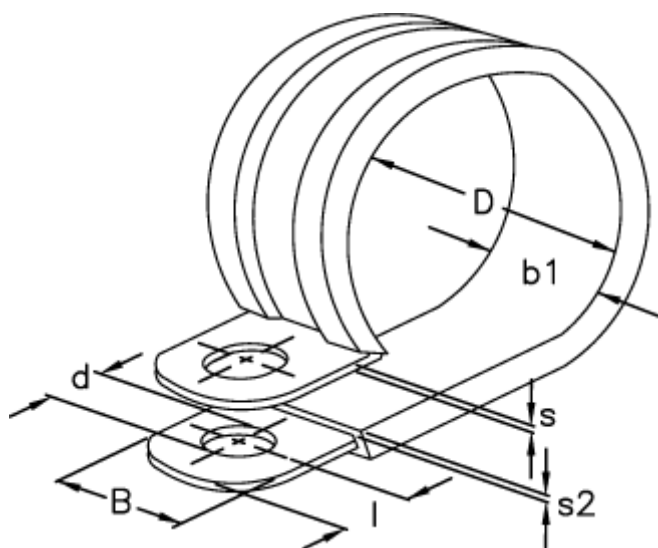

Article number: 029456112024

Description: Norma pipe retaining clip  
RLGU 1. 24/12 W1

## Measures

---

b1	= 15.0
d	= 6.4
Diameter D	= 24
l	= 6
s	= 0.8
s2	= 1.2
Width B	= 12